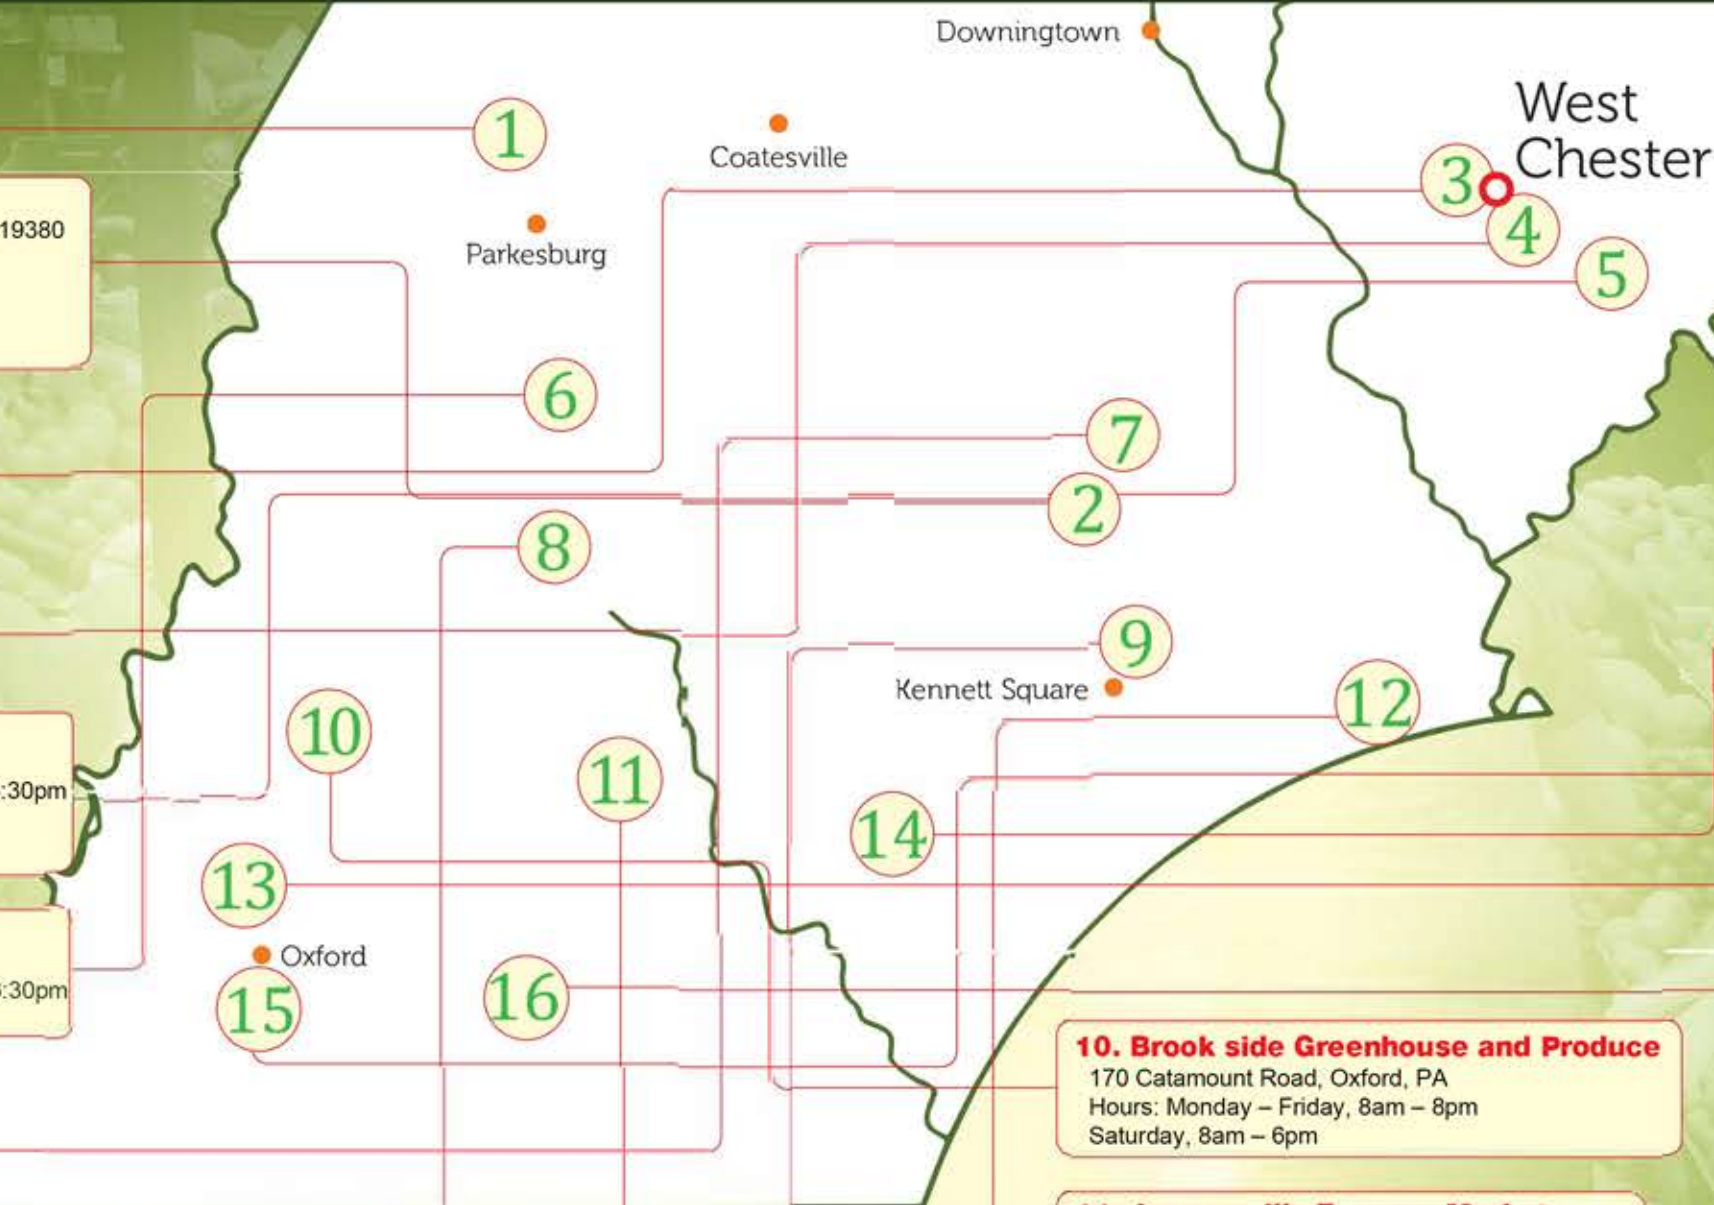

6. Maple Arch Organic Produce Market
 3418 Limestone Road, Parkesburg, PA 19365
 Hours: (April – November) Monday – Saturday, 9am – 6:30pm
 Sunday, 9am – 6pm

7. Barnard's Orchard
 1079 Wawaset Road, Kennett Square, PA 19348
 Hours: Monday – Saturday, 9am – 6pm
 Sunday, 9:30am – 5:30pm

8. King's Potato Farm
 302 Daleville Road, Conchranville, PA 19330
 Hours: (October – March) Monday – Saturday, 8am – 6pm

9. Kennett Square Farmers Market
 106 W. State Street, Kennett Square, PA 19348
 Hours: Friday, 2pm – 6pm
 Some vendors accept FMNP*

15. Oxford Village Market
 3rd & Locusts Sts, Oxford, PA 19363
 Hours: (May – October) Tuesday, 12pm – 6pm
 Some vendors accept FMNP*

16. Briar Hollow Farm Market
 476 Little Elk Road, Lincoln University, PA 19352
 Hours: Monday, 1pm – 6pm
 Tuesday – Friday, 9am – 6pm
 Saturday, 9am – 5pm

17. Londonvale Farm
 216 Saginaw Road, Lincoln University, PA 19352
 Hours: Tuesday, Wednesday, Friday, 8am – 6pm
 Saturday, 8am – 5pm
 Accepts FMNP*

10. Brook side Greenhouse and Produce
 170 Catamount Road, Oxford, PA
 Hours: Monday – Friday, 8am – 8pm
 Saturday, 8am – 6pm